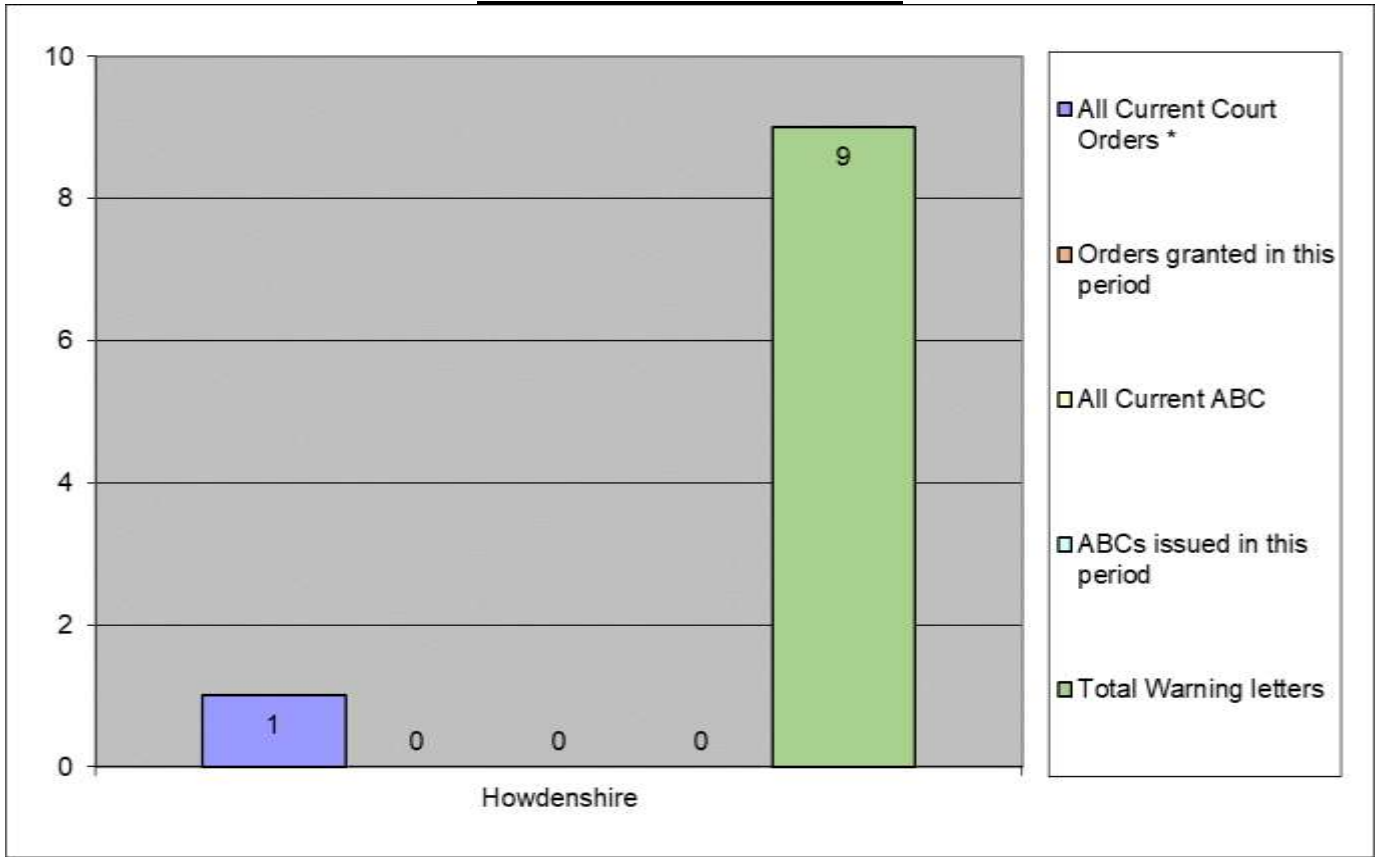

Calls for Service to the ASB Team

Howdenshire

Six month data represents 1 April 2020 to 30 September 2020

Breakdown by Ward

Interventions to Tackle ASB

*Court Orders include ASBOs, Criminal Behaviour Orders and Civil Injunctions

Calls for Service to the ASB Team

Howdenshire

Six month data represents 1 April 2020 to 30 September 2020

Neighbourhood Watch Groups and Community Projects