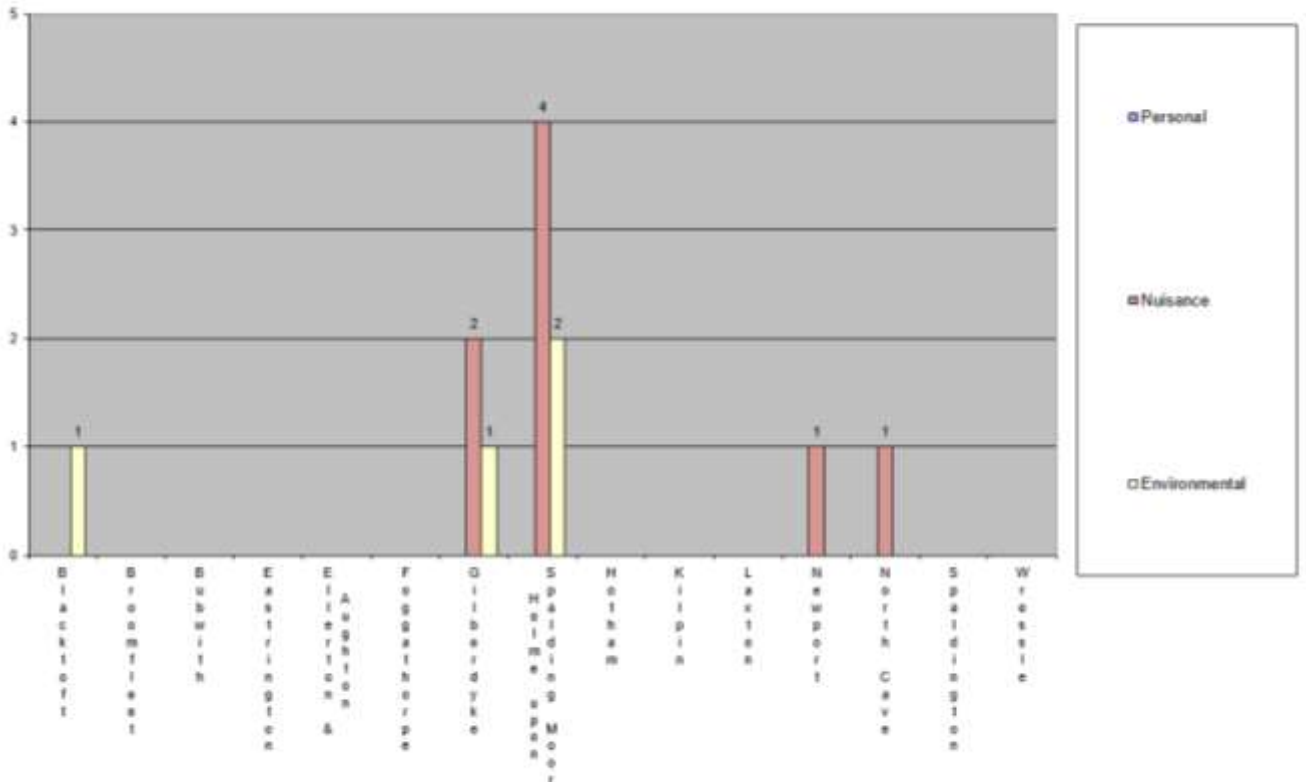

Howdenshire

Six month data represents 1 April 2020 to 30 September 2020

Breakdown by Parish and Town Council area

Interventions to Tackle ASB

*Court Orders include ASBOs, Criminal Behaviour Orders and Civil Injunctions

Calls for Service to the ASB Team

Howdenshire

Six month data represents 1 April 2020 to 30 September 2020

Breakdown by Ward

Interventions to Tackle ASB

*Court Orders include ASBOs, Criminal Behaviour Orders and Civil Injunctions

Calls for Service to the ASB Team

Howdenshire

Six month data represents 1 April 2020 to 30 September 2020

Neighbourhood Watch Groups and Community Projects