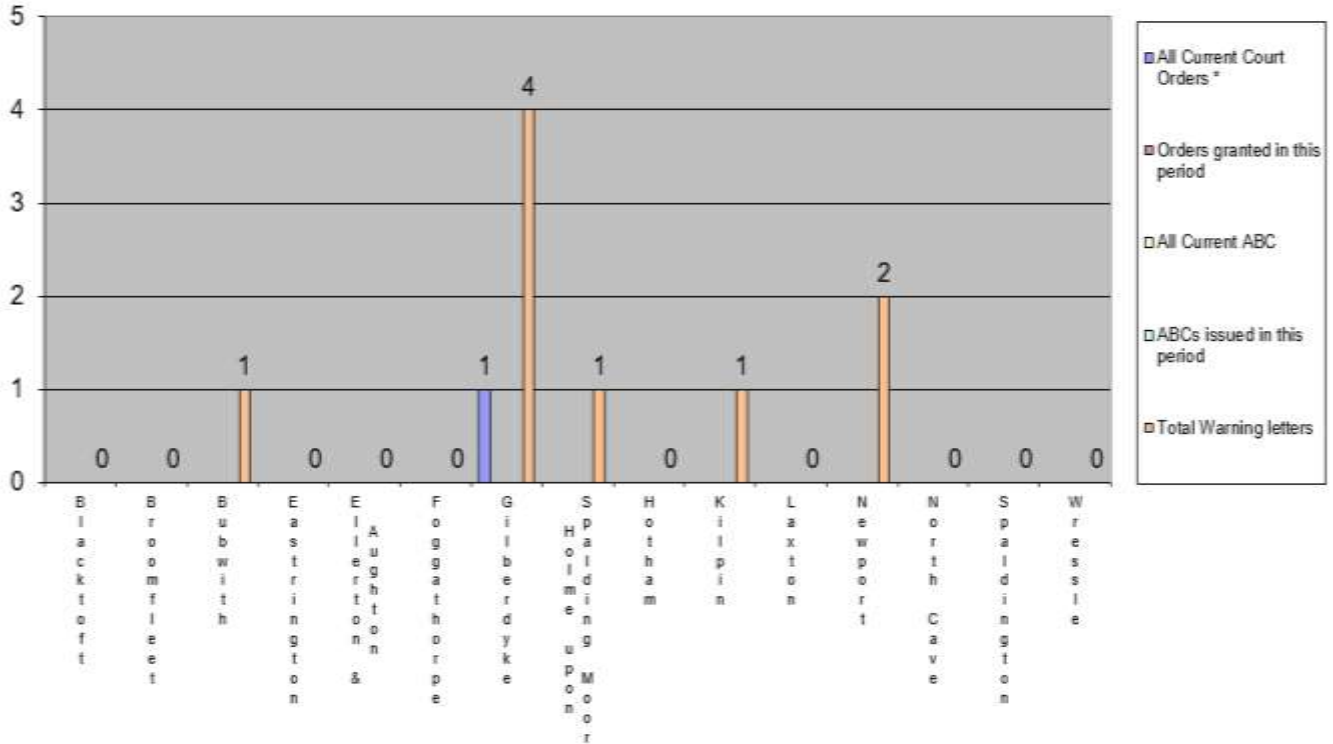

Howdenshire

Six month data represents 1 April 2020 to 30 September 2020

Breakdown by Parish and Town Council area

Interventions to Tackle ASB

*Court Orders include ASBOs, Criminal Behaviour Orders and Civil Injunctions

Calls for Service to the ASB Team

Howdenshire

Six month data represents 1 April 2020 to 30 September 2020

Breakdown by Ward

Interventions to Tackle ASB

*Court Orders include ASBOs, Criminal Behaviour Orders and Civil Injunctions

Calls for Service to the ASB Team

Howdenshire

Six month data represents 1 April 2020 to 30 September 2020

Neighbourhood Watch Groups and Community Projects