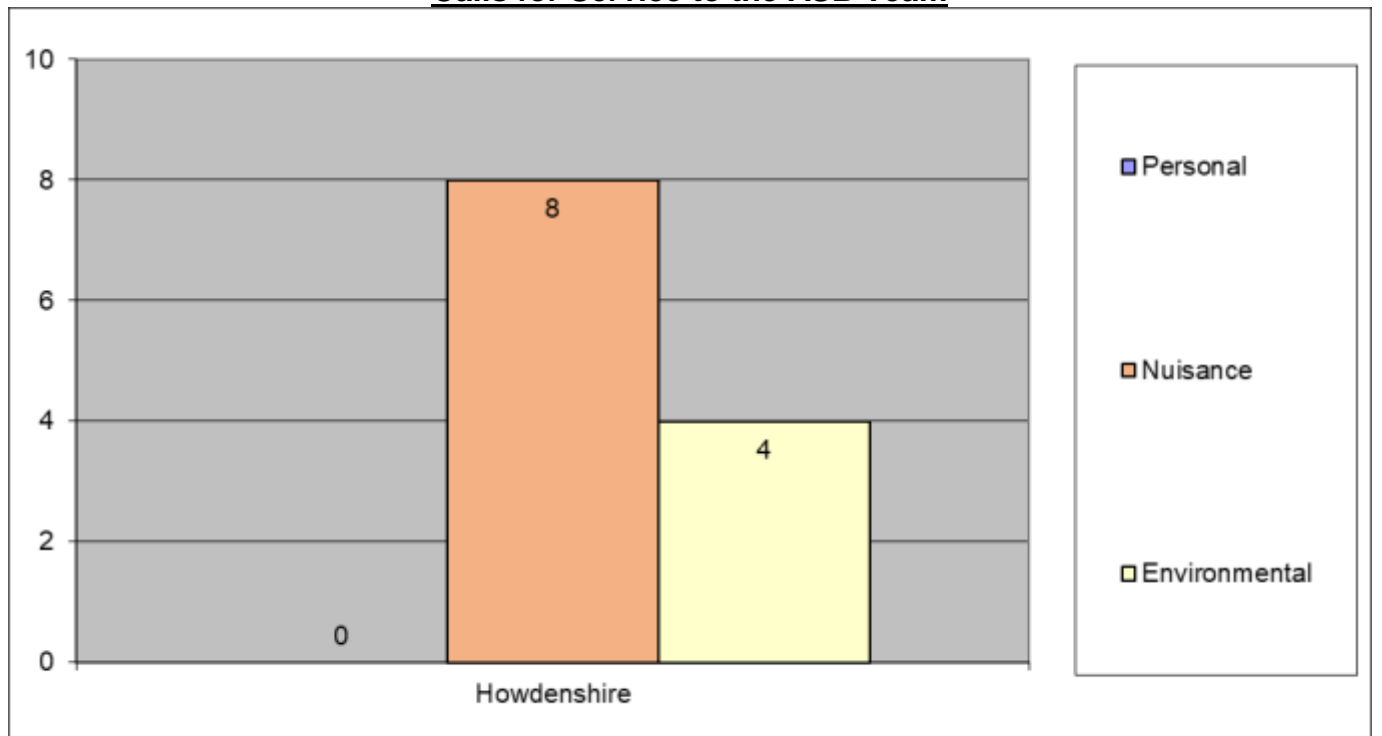

Calls for Service to the ASB Team

Howdenshire

Six month data represents 1 April 2020 to 30 September 2020

Breakdown by Ward

Interventions to Tackle ASB

*Court Orders include ASBOs, Criminal Behaviour Orders and Civil Injunctions

Calls for Service to the ASB Team

Howdenshire

Six month data represents 1 April 2020 to 30 September 2020

Neighbourhood Watch Groups and Community Projects